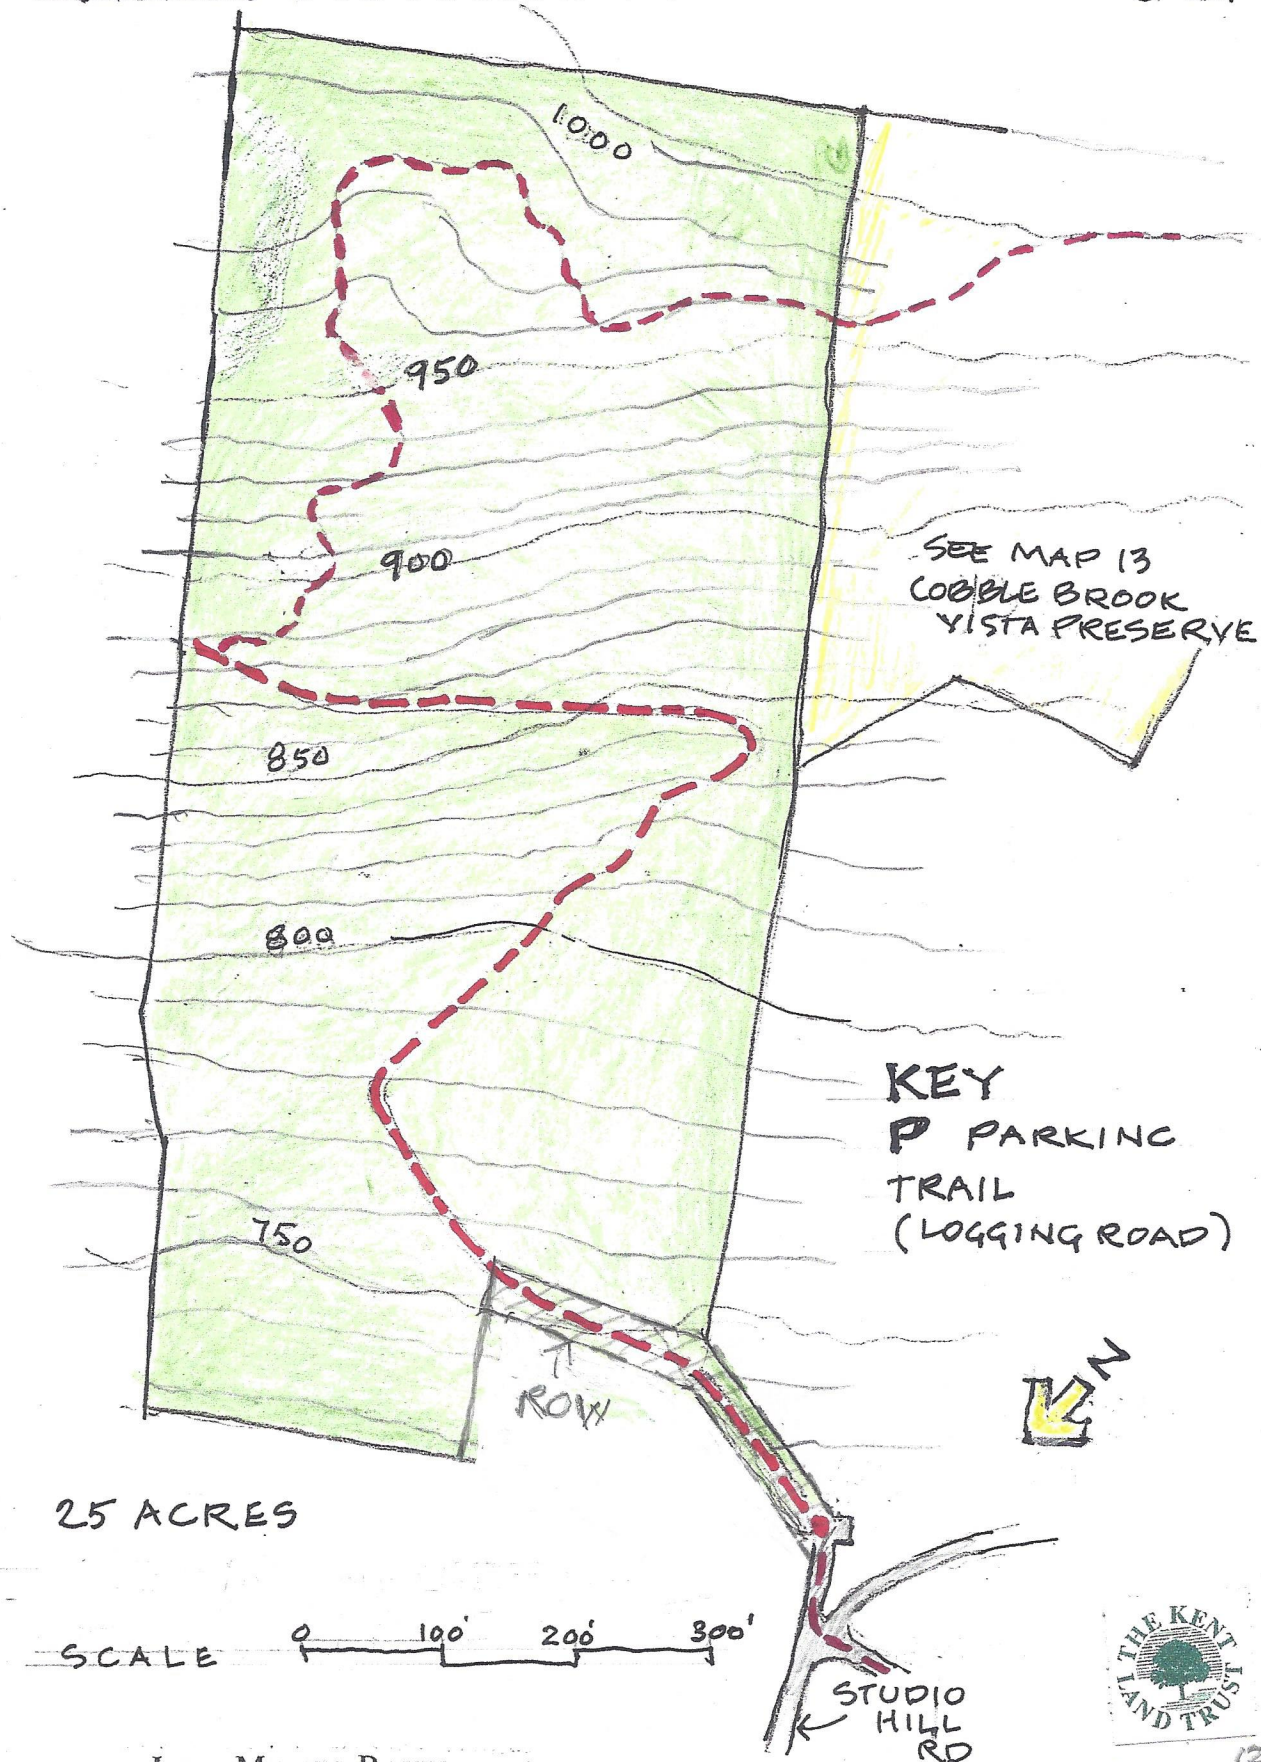

# KENT MOUNTAIN PRESERVE

# 12

25 ACRES

KEY  
P PARKING  
TRAIL  
(LOGGING ROAD)

STUDIO HILL RD